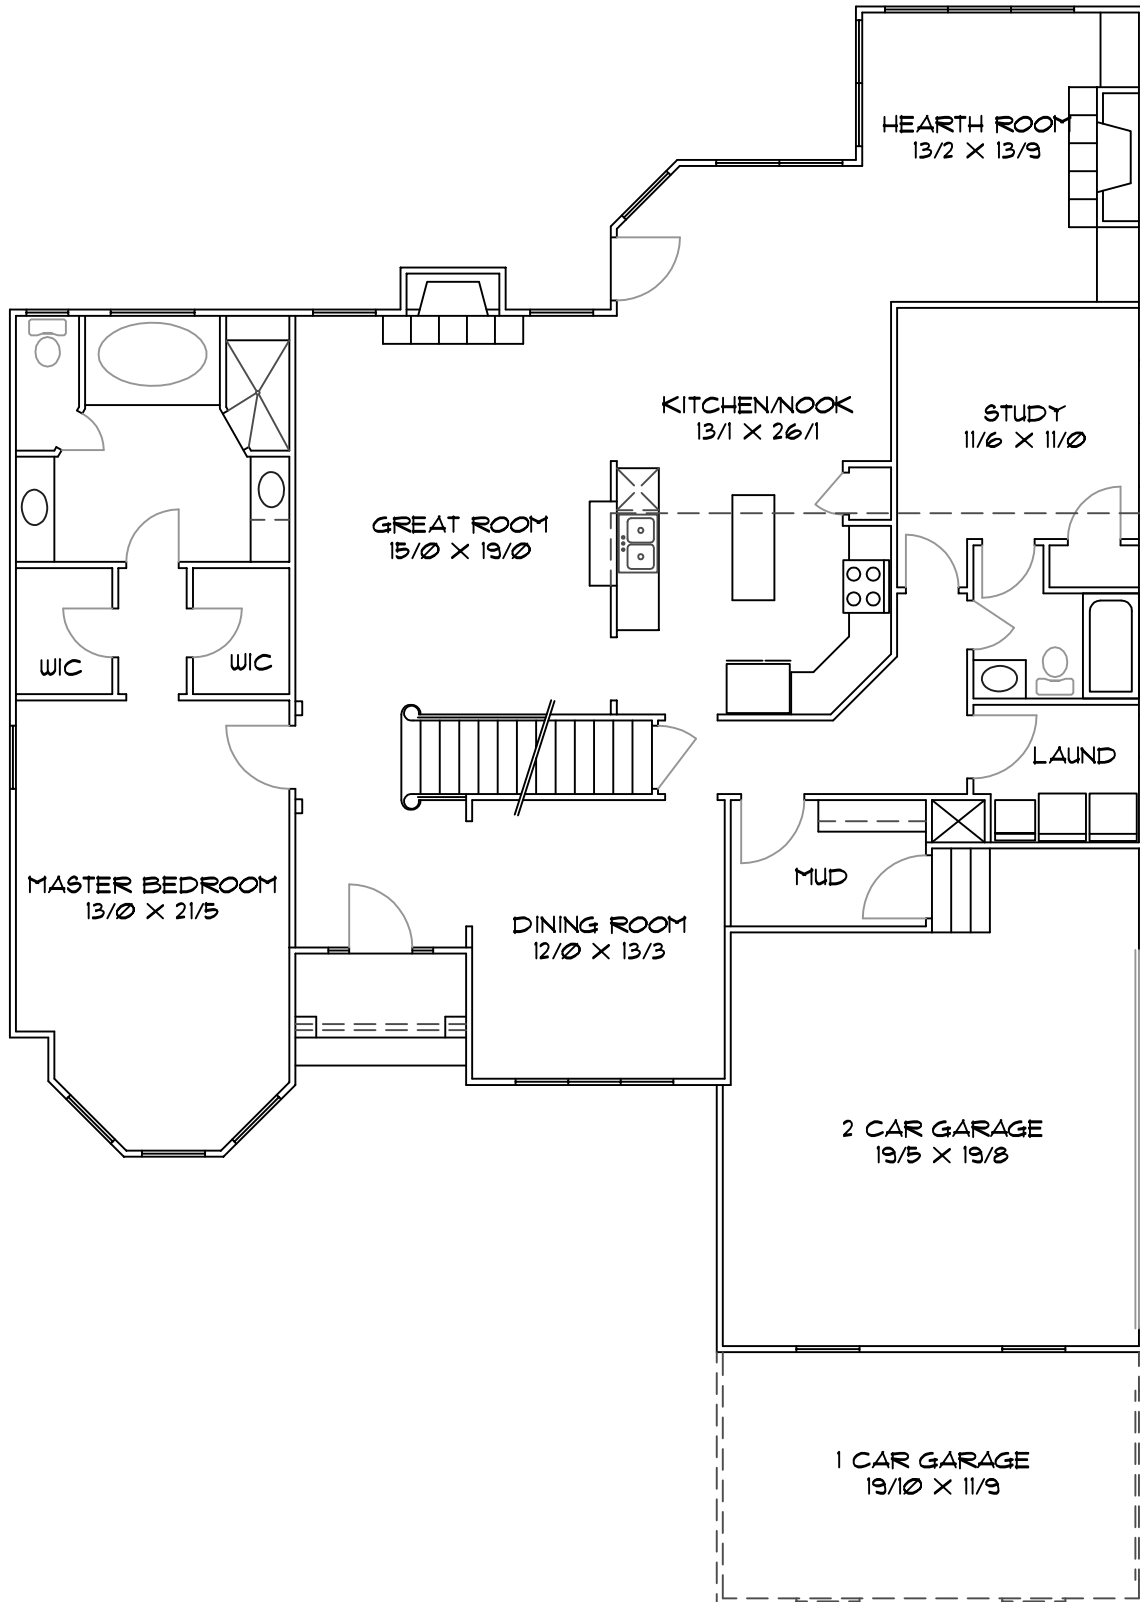

THE SUMMIT - 2948 TOTAL SQ. FT.

THE SUMMIT - 2948 TOTAL SQ. FT.

THE SUMMIT - 2948 TOTAL SQ. FT.