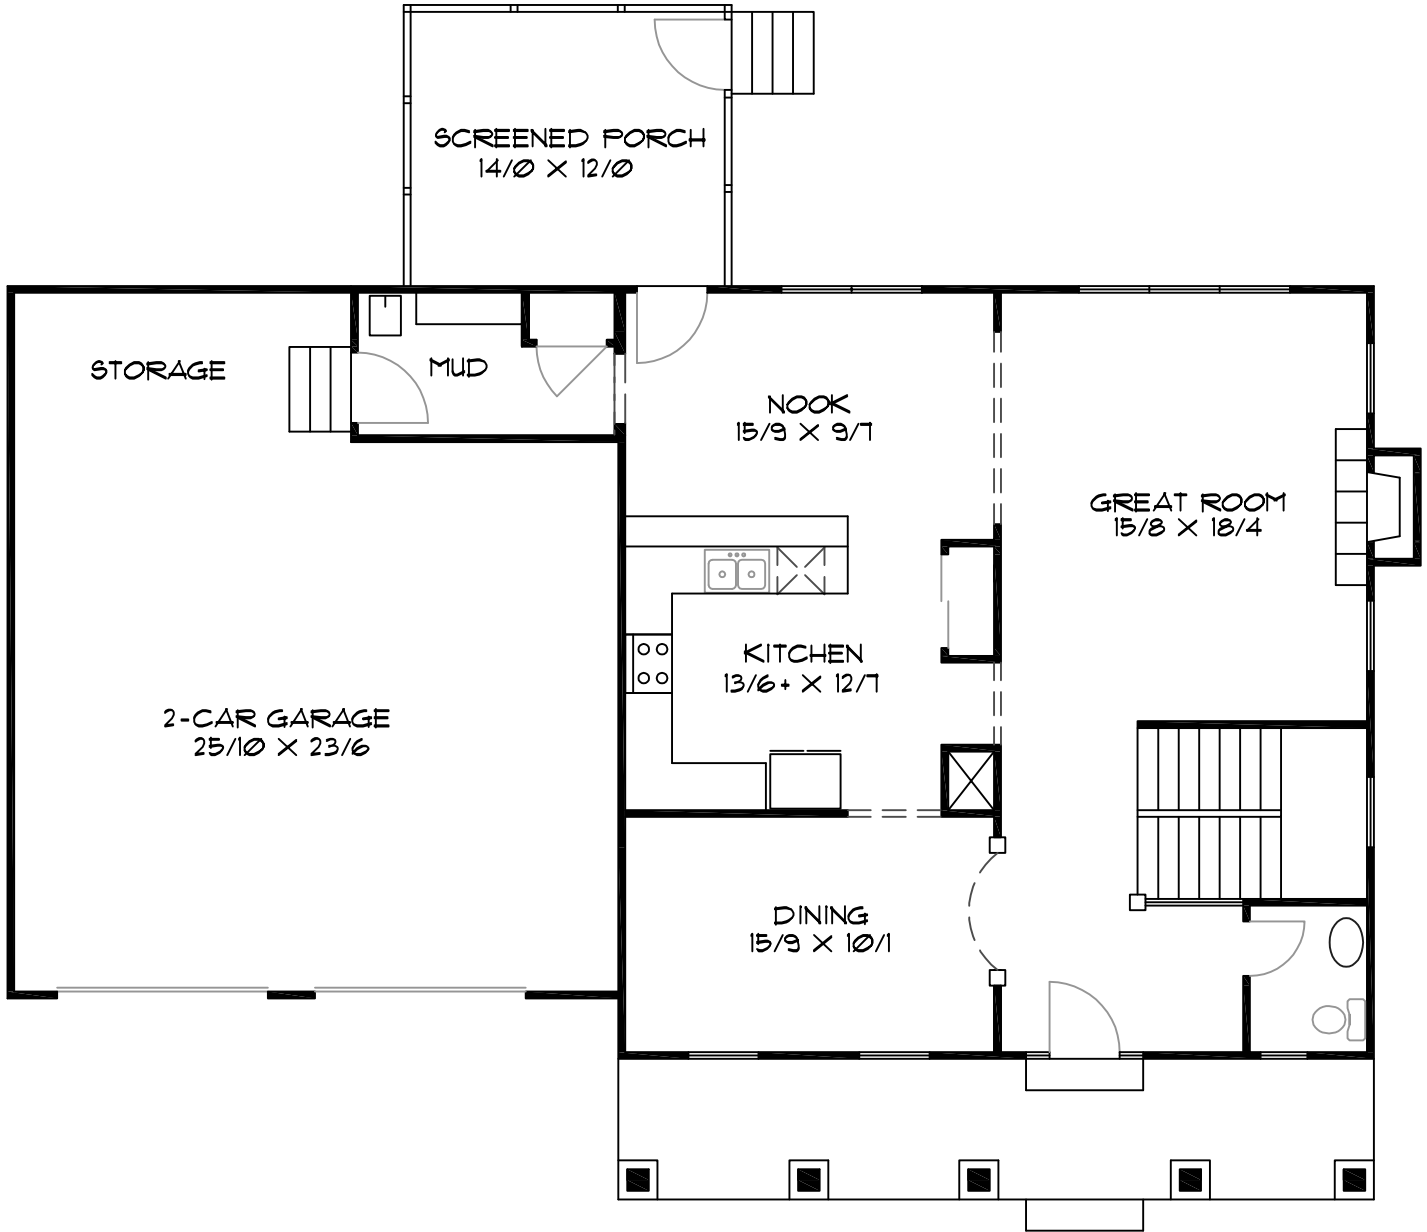

THE MONARCH - 2774 TOTAL SQ. FT.

THE MONARCH - 2774 TOTAL SQ. FT.

THE MONARCH - 2774 TOTAL SQ. FT.