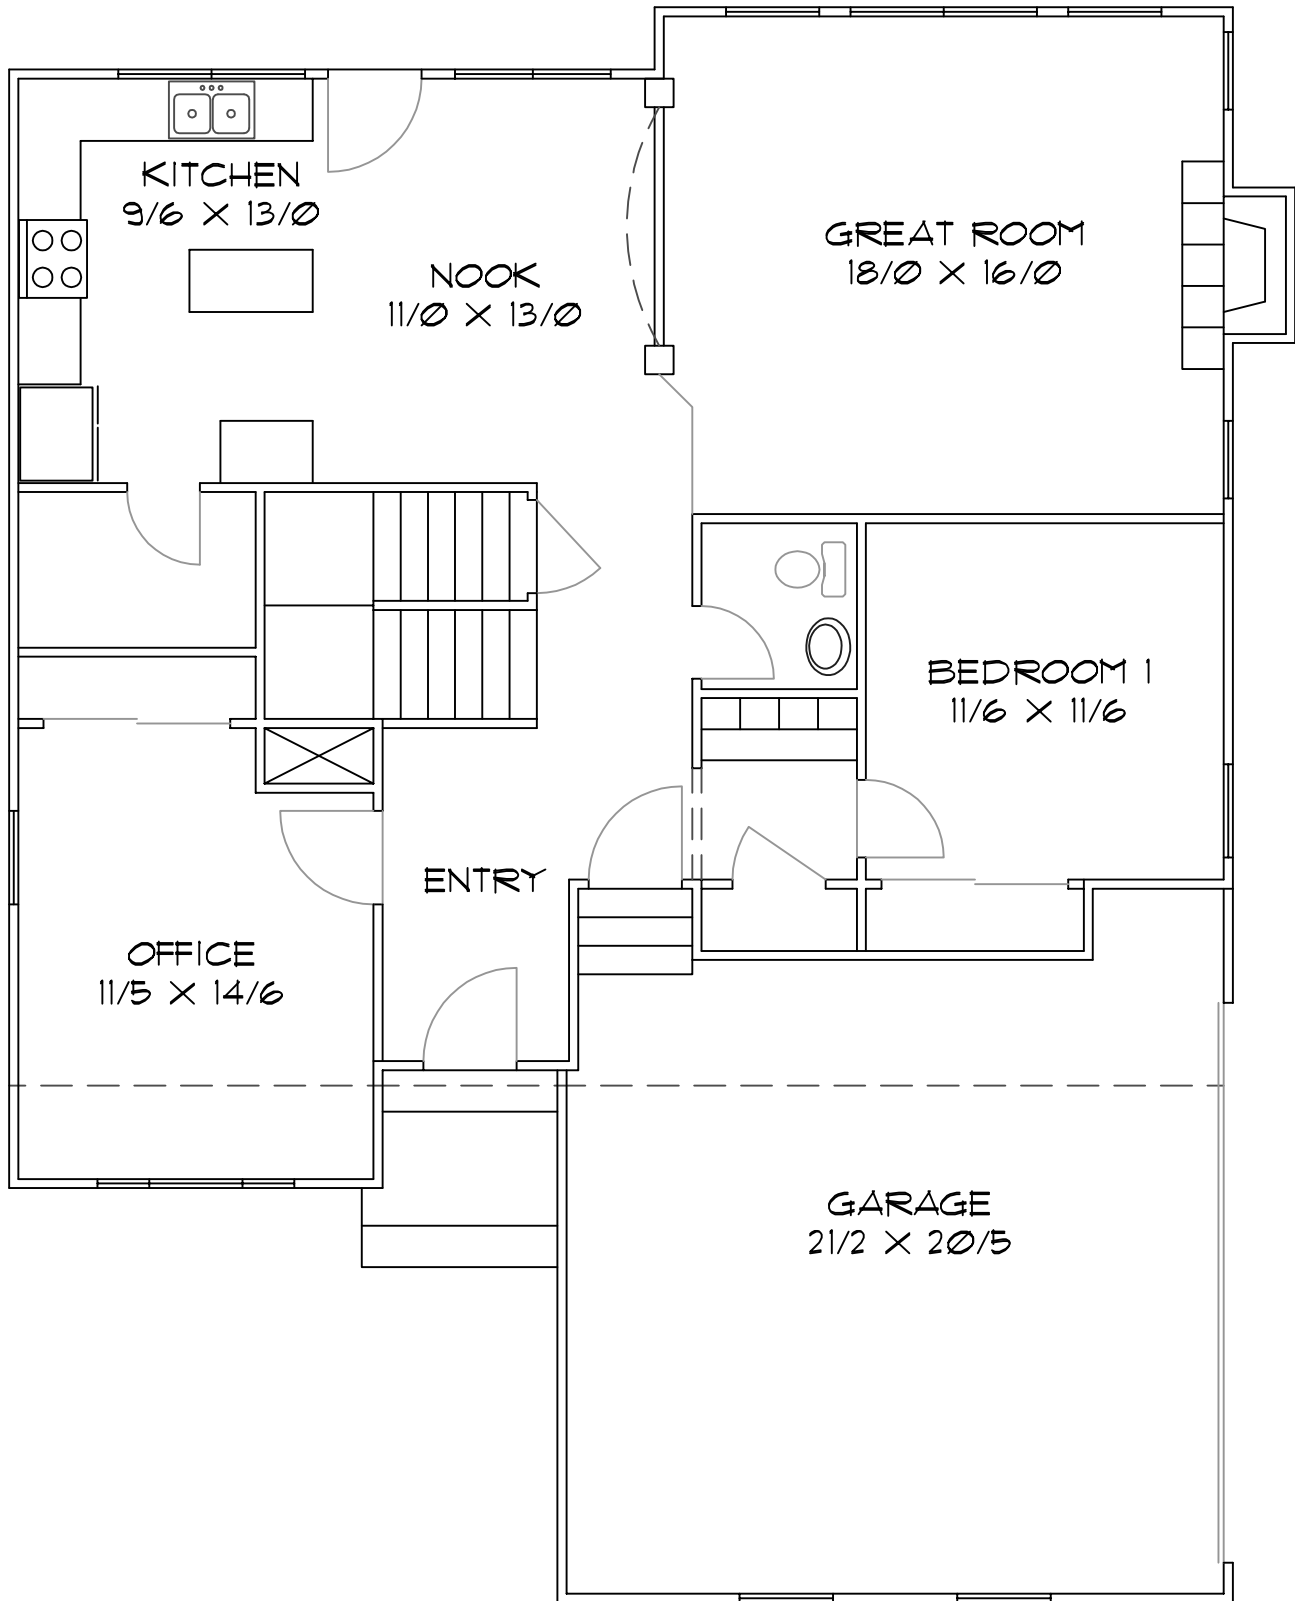

THE FRISCO - 2425 TOTAL SQ. FT.

THE FRISCO - 2425 TOTAL SQ. FT.

THE FRISCO - 2425 TOTAL SQ. FT.