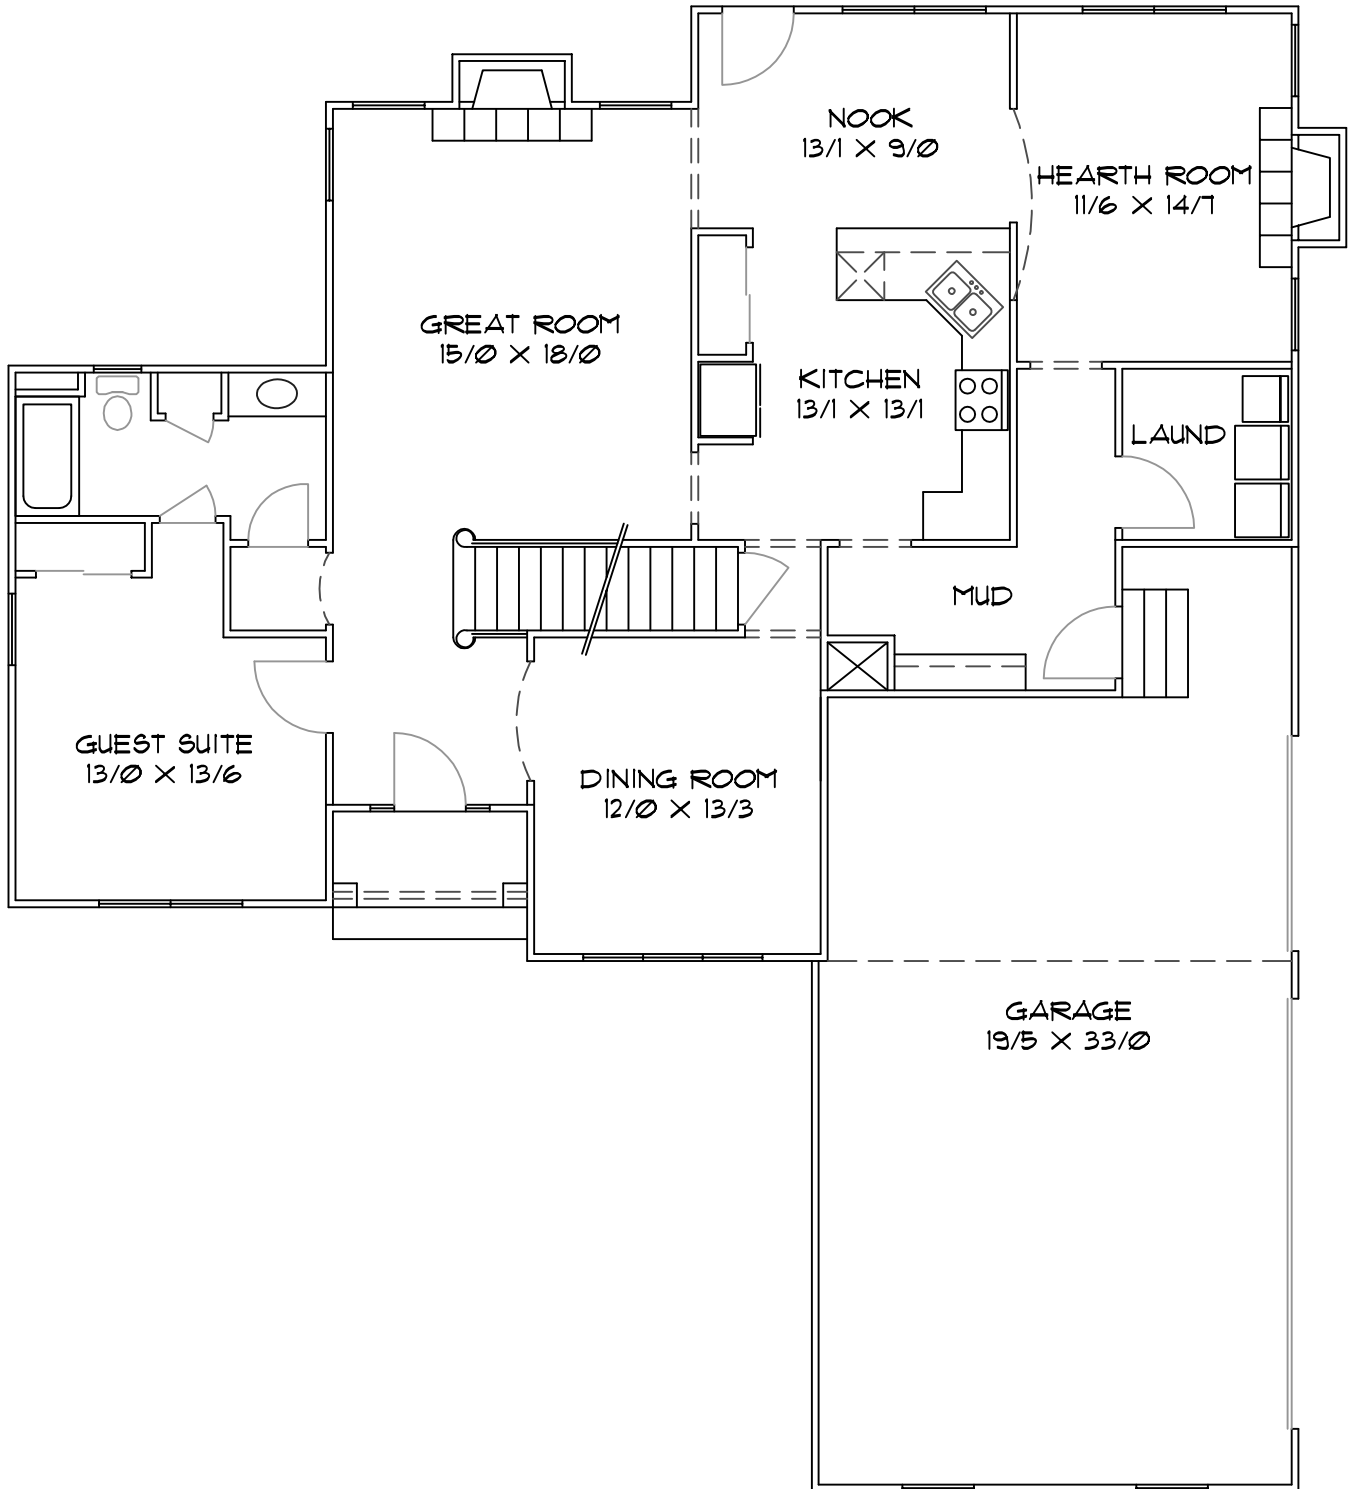

THE EVERGREEN - 2671 TOTAL SQ. FT.

THE EVERGREEN - 2671 TOTAL SQ. FT.

THE EVERGREEN - 2671 TOTAL SQ. FT.