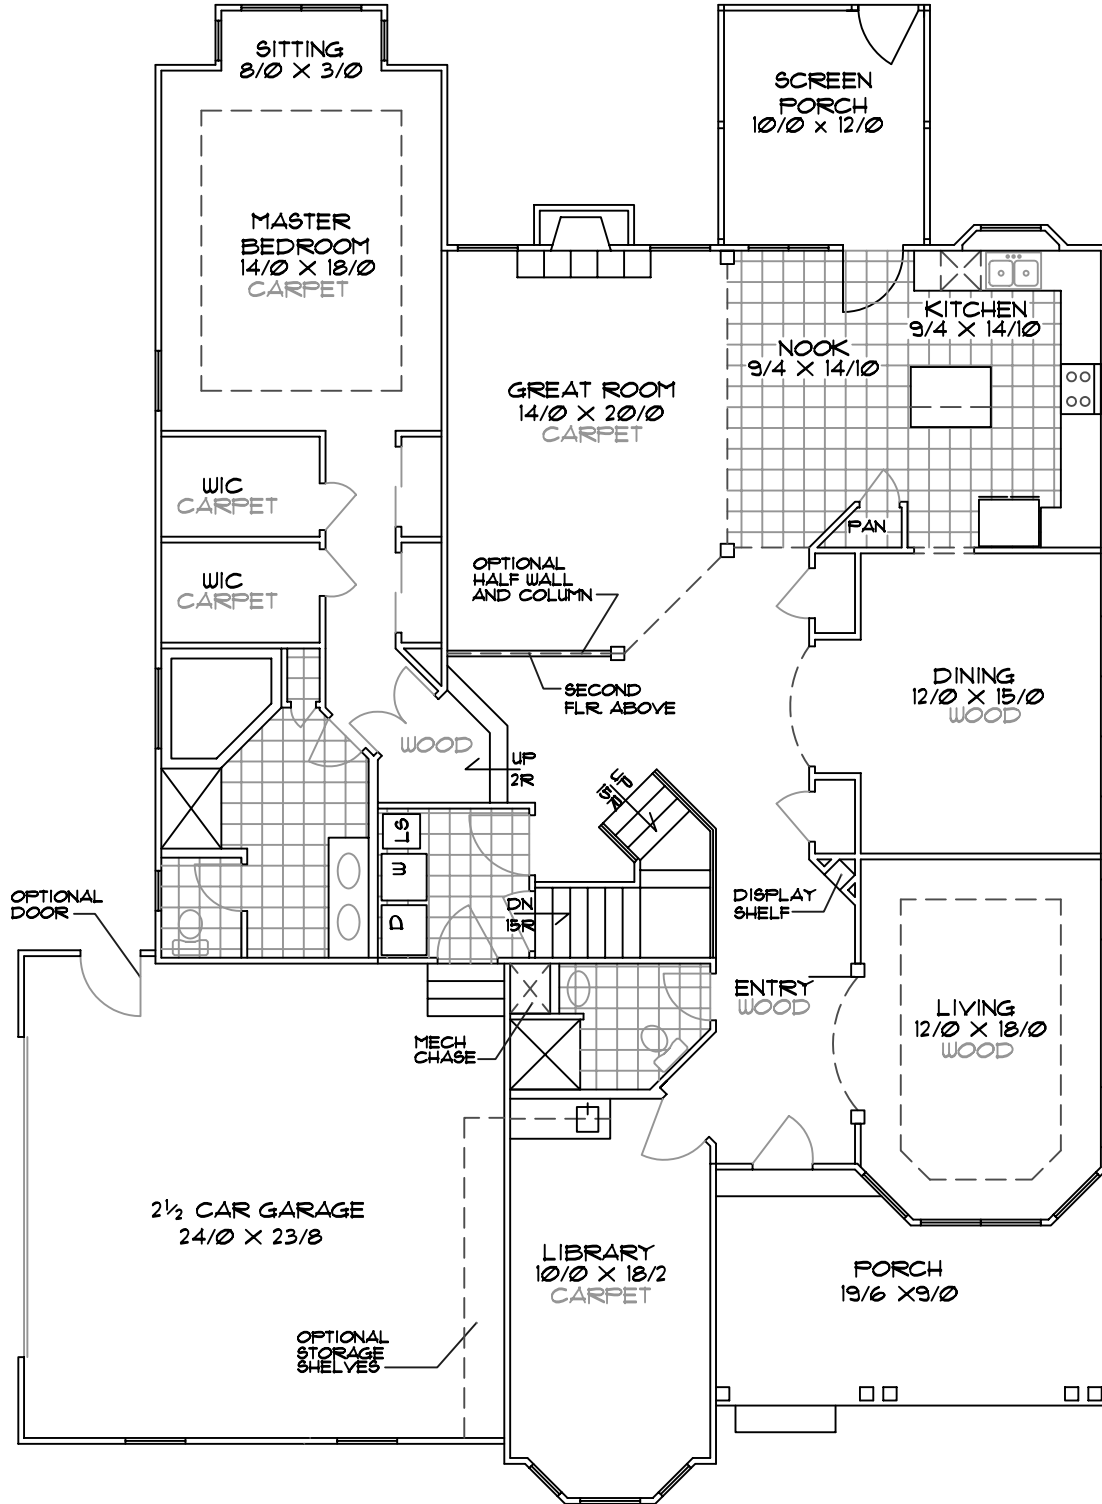

THE ELDORA - 3869 TOTAL SQ. FT.

THE ELDORA - 3869 TOTAL SQ. FT.

THE ELDORA - 3869 TOTAL SQ. FT.