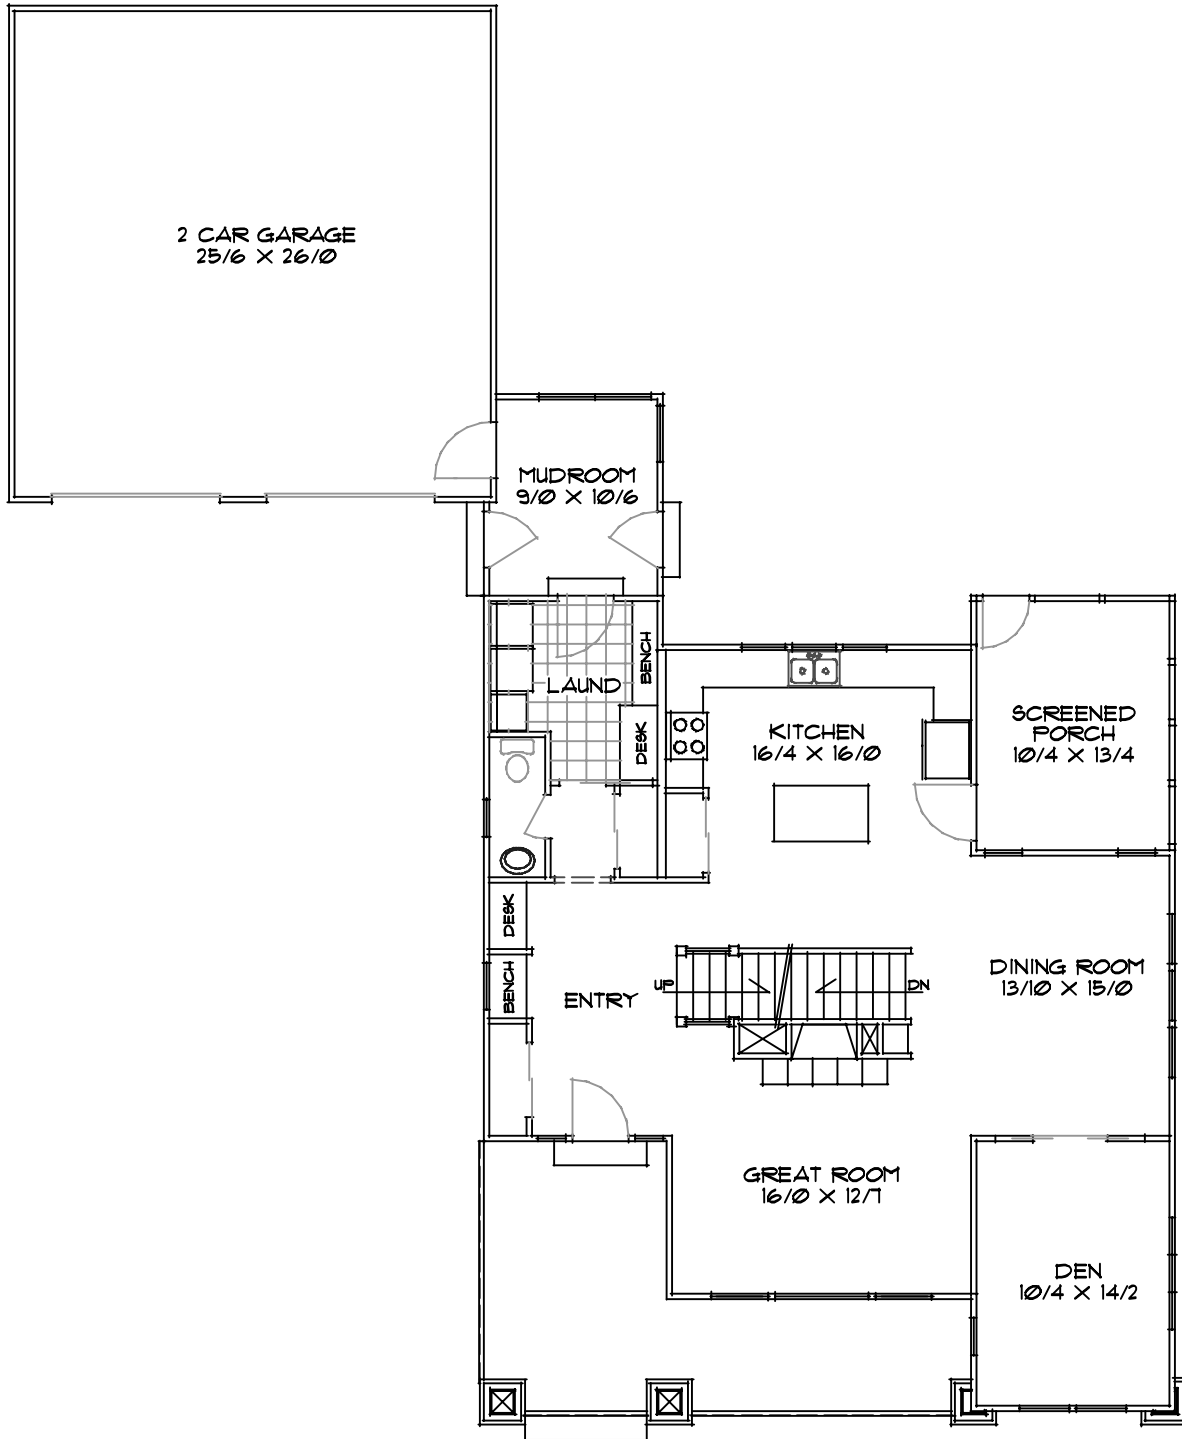

THE DILLON - 2327 TOTAL SQ. FT.

THE DILLON - 2327 TOTAL SQ. FT.

THE DILLON - 2327 TOTAL SQ. FT.