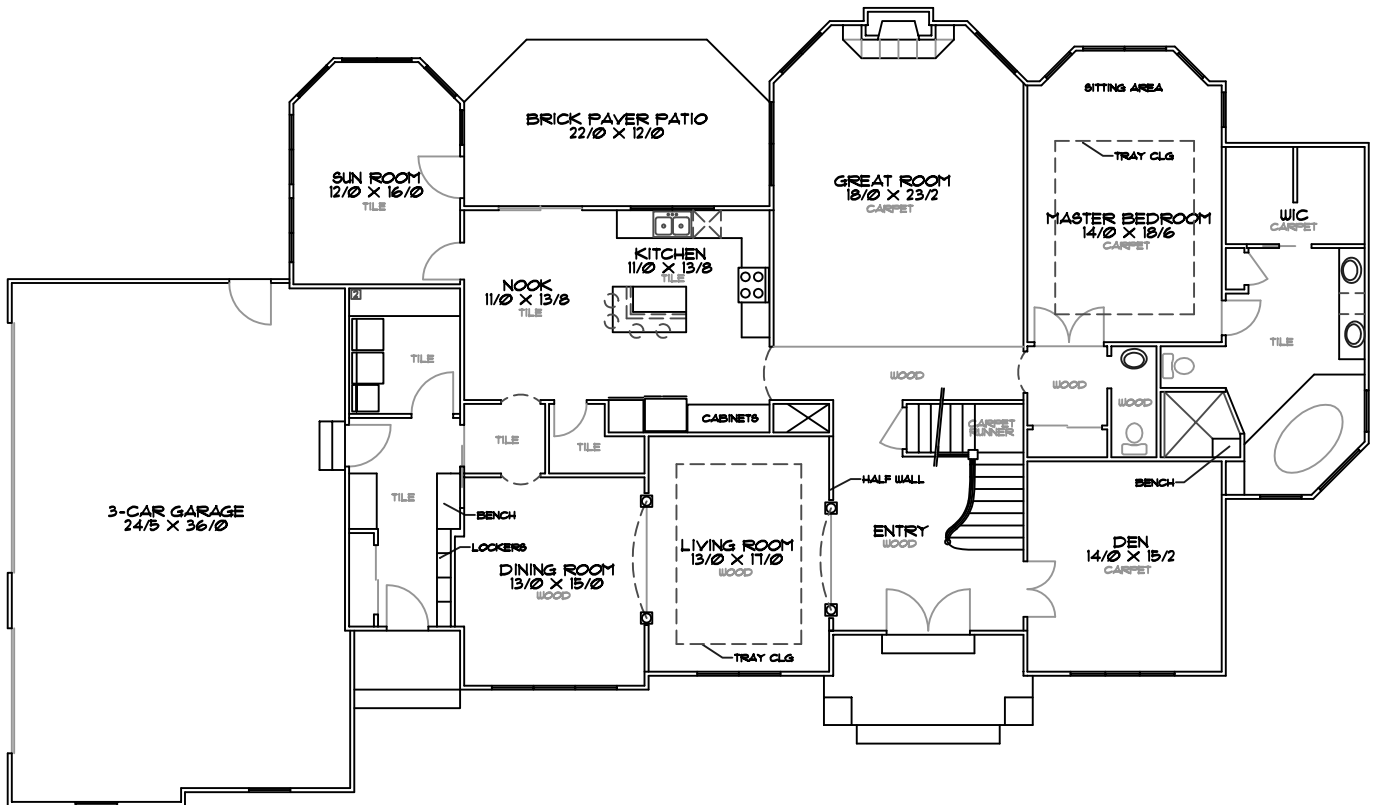

THE BRECKENRIDGE - 4262 TOTAL SQ. FT.

THE BRECKENRIDGE - 4262 TOTAL SQ. FT.

THE BRECKENRIDGE - 4262 TOTAL SQ. FT.