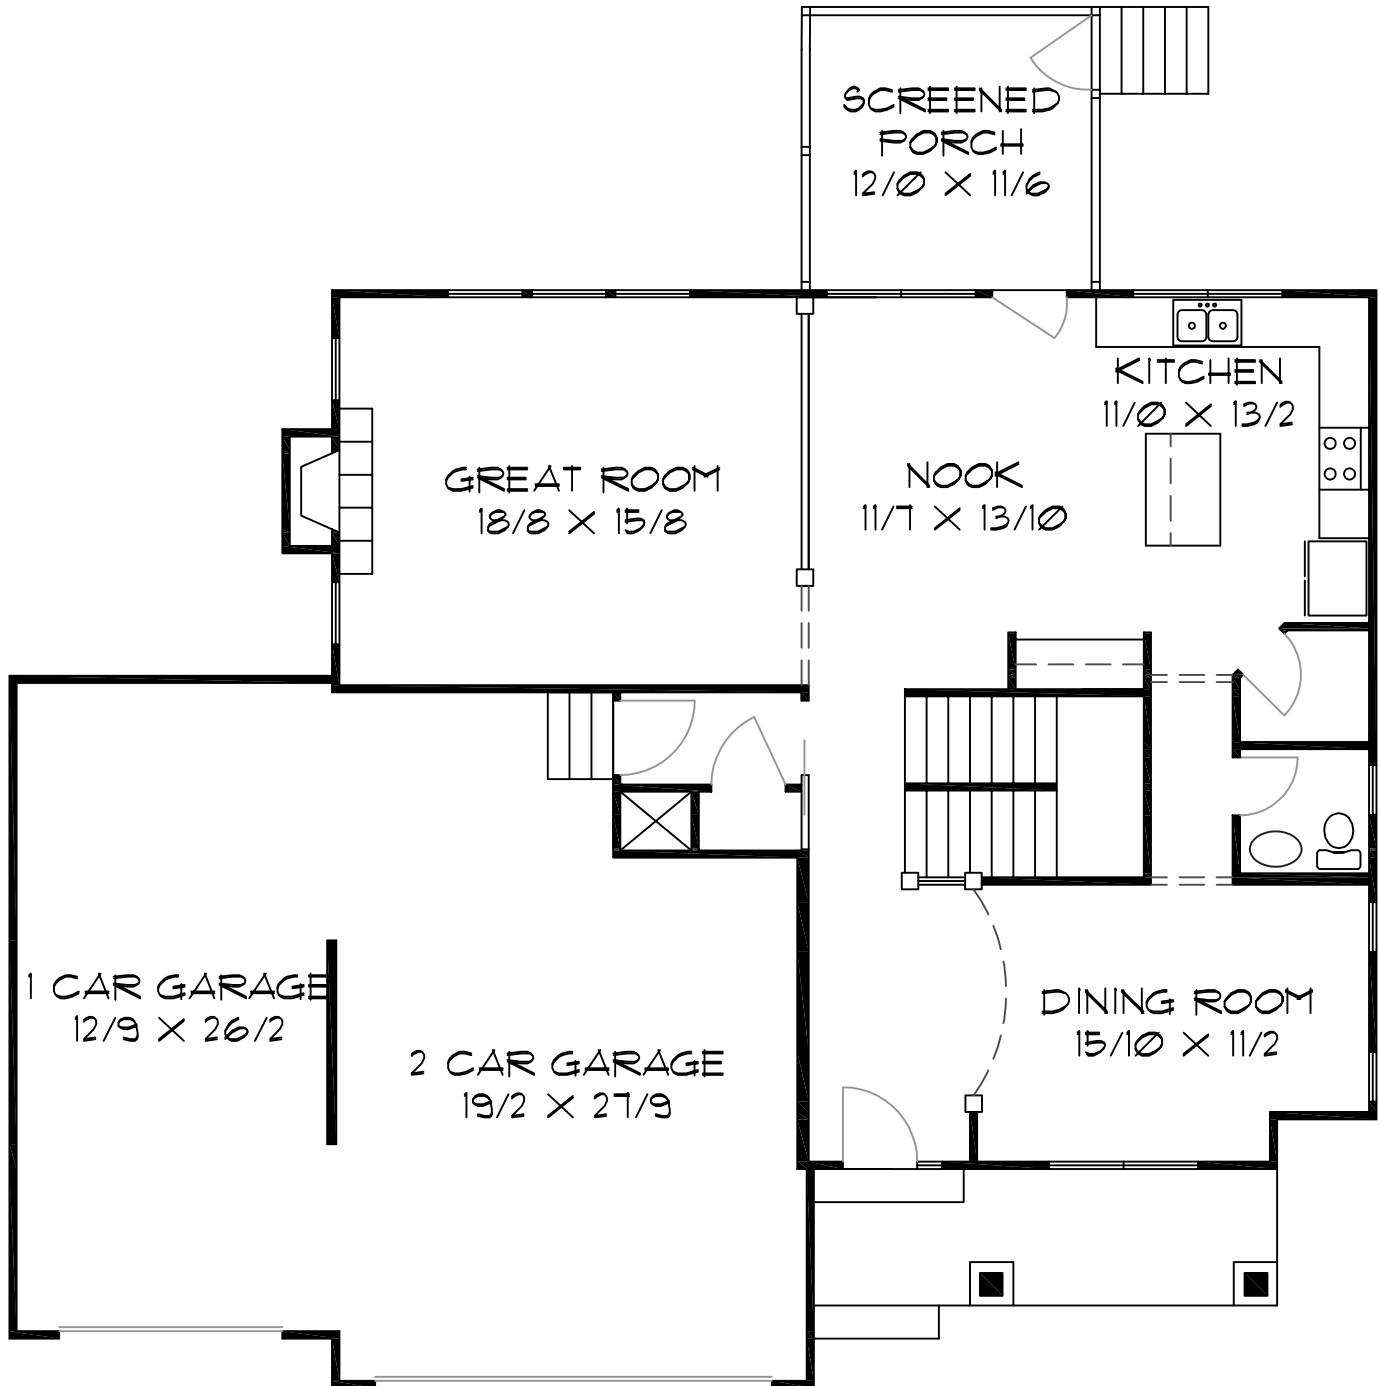

THE ASPEN - 2617 TOTAL SQ. FT.

THE ASPEN - 2617 TOTAL SQ. FT.

THE ASPEN - 2617 TOTAL SQ. FT.